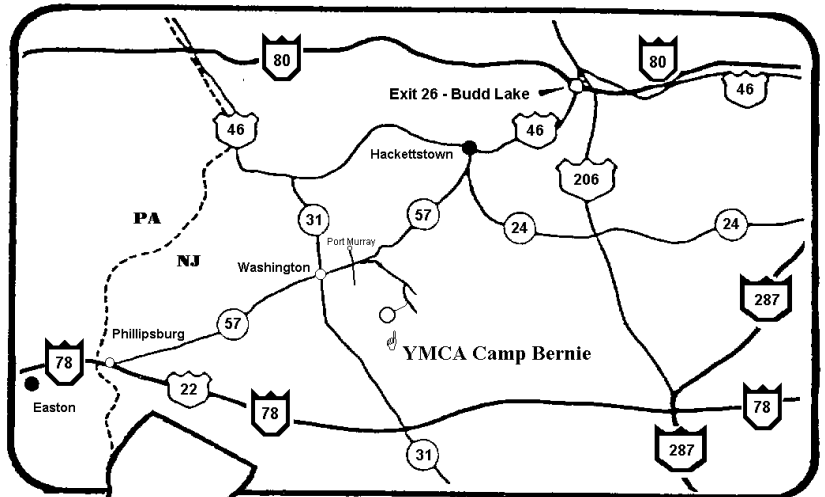

OR

Take Interstate 78 into New Jersey to Exit 17 for Washington/Route 31 North. Follow Route 31 all the way to Route 57 in Washington. Make a right onto Route 57 and follow the directions below from Washington, NJ.

From Union County & Shore Points:

Use Interstate 78 West to Exit 17 for Washington/Route 31 North. Follow Route 31 all the way to Route 57 in Washington. Make a right onto Route 57 and follow the directions below from Washington, NJ.

From Philadelphia:

Use Interstate 95 North into New Jersey. After a couple of miles you will find an exit for Route 31. Follow Route 31 North through Flemington (keep a close eye on the signs) and all the way to Washington (about 1 hour from I-95). Make a right at the traffic light in Washington onto Route 57 East and follow the directions below from Washington, NJ.

From Washington, NJ:

Start at Route 57 East from the Dunkin Donuts and the Washington Theater and go about 3.5 miles to the next light. Go straight for about 400 yards past the light and look for the "YMCA Camp Bernie" sign on the right. Turn right at the next road (Penwell Rd.). Follow YMCA Camp Bernie signs the rest of the way.