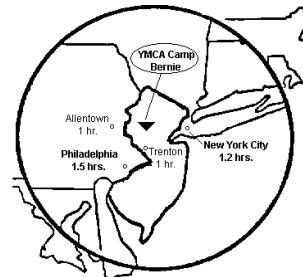

OR

Take Interstate 78 into New Jersey to Exit 17 for Washington/Route 31 North. Follow Route 31 all the way to Route 57 in Washington. Make a right onto Route 57 and follow the directions below from Washington, NJ.

From Union County & Shore Points:

Use Interstate 78 West to Exit 17 for Washington/Route 31 North. Follow Route 31 all the way to Route 57 in Washington. Make a right onto Route 57 and follow the directions below from Washington, NJ.

From Philadelphia:

Use Interstate 95 North into New Jersey. After a couple of miles you will find an exit for Route 31. Follow Route 31 North through Flemington (keep a close eye on the signs) and all the way to Washington (about 1 hour from I-95). Make a right at the traffic light in Washington onto Route 57 East and follow the directions below from Washington, NJ.

From Washington, NJ:

Start at Route 57 East from the Dunkin Donuts and the Washington Theater and go about 3.5 miles to the next light. Go straight for about 400 yards past the light and look for the "YMCA Camp Bernie" sign on the right. Turn right at the next road (Penwell Rd.). Follow YMCA Camp Bernie signs the rest of the way.